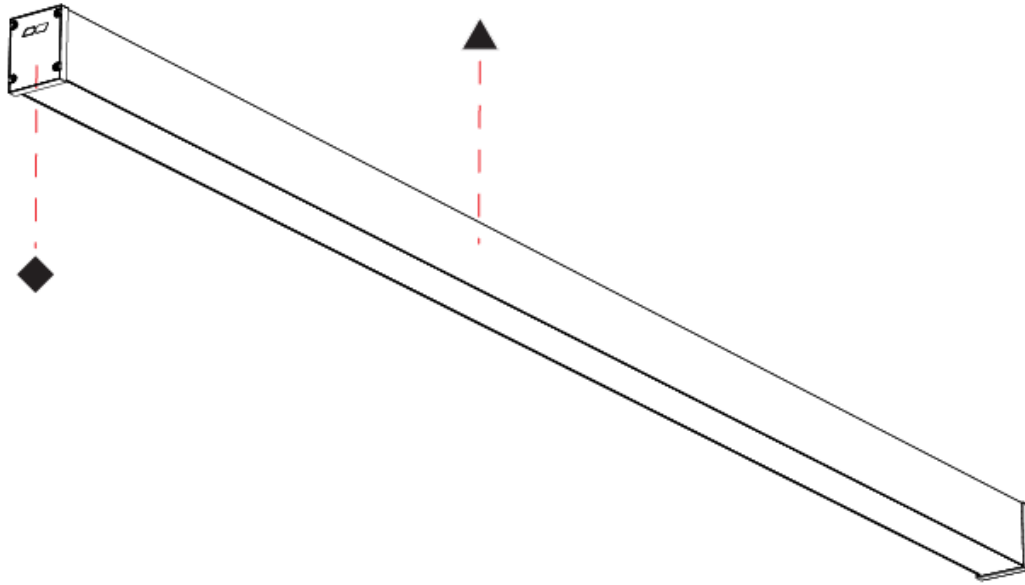

## SLIDER STRAIGHT IP54 SURFACE

A3D389-

PROJECT

TYPE

SPECIFIER

QUANTITY

DATE

A