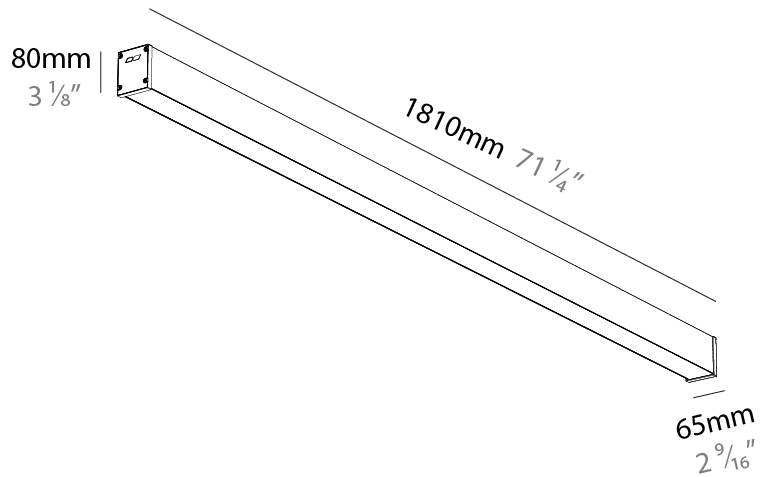

GENERAL

Series: Slider Straight IP54
Partner: Prolicht
Division: Architectural
Installation: Surface
Product Type: Linear Profiles
Mounting Location: Ceiling
Light Distribution: Direct

PHYSICAL

Shape: Rectangle
Length (mm): 1810
Length (in): 71 1/4
Width (mm): 65
Width (in): 2 9/16
Height (mm): 80
Height (in): 3 1/8
Weight (kg): 2.420

Diffuser: [Diffuser - Opal](#), [Micro-prism](#), [Clear Micro-prism](#), [Glare Control](#), [Wallwasher Right](#), [Wallwasher Left](#), [Wallwash Double Asymmetric](#)

Fixture Finish: [SSR / BKV / CWI / CRY / HAB / UFT / ITA / RUA / FTG / MYG / LOD / PUS / FRO / FUP / KIA / POP / BLS / SPG / MEY / GOH / CHC / COM / ABZ / JAG / OBR / MOS / ROR](#)

Fixture Material: Aluminum Die Cast

ELECTRICAL

Lamp Type: LED (Zhaga Standard)
Input Wattage (W): 39
Total Output Wattage (W): 35.5
Dimming: Non-Dimmable
Driver Included: No
Driver Location: Remote
Driver Type: Constant Current - Universal
Driver Class: Class 2
Input Voltage (V): 120
Constant Current (MA): 300mA
Upon Request: DALI Dimming, MATTER Dimming

LED

Color Temperature (°K): 2700 / 3000 / 3500 / 4000
Max. Delivered Lumen (lm): 3985 - 5540
Nominal Lumen (lm): 6150 - 6420
CRI: >90 CRI
Lamp Life (hrs): 50000

OPTICAL

RATINGS AND CERTIFICATIONS

Certified By: Certified for North American Standards
IP rating: IP54