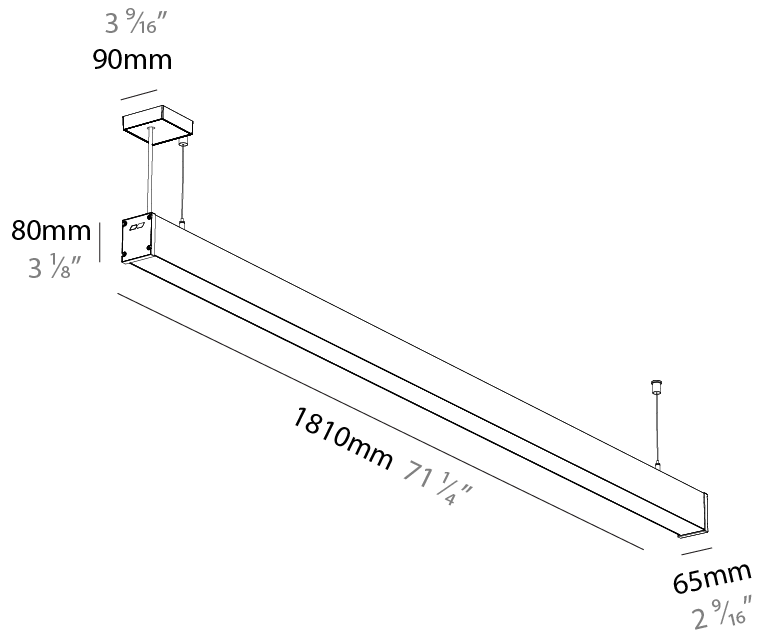

GENERAL

Series: Slider Straight IP54
Partner: Prolicht
Division: Architectural
Installation: Suspension
Product Type: Linear Profiles
Mounting Location: Ceiling
Light Distribution: Direct

PHYSICAL

Shape: Rectangle
Length (mm): 1810
Length (in): 71 1/4
Width (mm): 65
Width (in): 2 9/16
Height (mm): 80
Height (in): 3 1/8
Weight (kg): 2.200

Diffuser: Diffuser - Opal, Micro-prism, Clear Micro-prism, Glare Control, Wallwasher Right, Wallwasher Left, Wallwash Double Asymmetric

Fixture Finish: SSR / BKV / CWI / CRY / HAB / UFT / ITA / RUA / FTG / MYG / LOD / PUS / FRO / FUP / KIA / POP / BLS / SPG / MEY / GOH / CHC / COM / ABZ / JAG / OBR / MOS / ROR

Fixture Material: Aluminum Die Cast
Cable Details: 2,000mm/78 3/4" or 6,000mm/236 1/4" Transparent Cable

ELECTRICAL

Lamp Type: LED (Zhaga Standard)
Input Wattage (W): 39
Total Output Wattage (W): 35.5
Dimming: Non-Dimmable
Driver Included: No
Driver Location: Remote
Driver Type: Constant Current - Universal
Driver Class: Class 2
Input Voltage (V): 120
Constant Current (MA): 300
Upon Request: DALI Dimming, MATTER Dimming

LED

Color Temperature (°K): 2700 / 3000 / 3500 / 4000
Max. Delivered Lumen (lm): 3985 - 5540
Nominal Lumen (lm): 6150 - 6420
CRI: >90 CRI
Lamp Life (hrs): 50000

OPTICAL

RATINGS AND CERTIFICATIONS

Certified By: Certified for North American Standards
IP rating: IP54