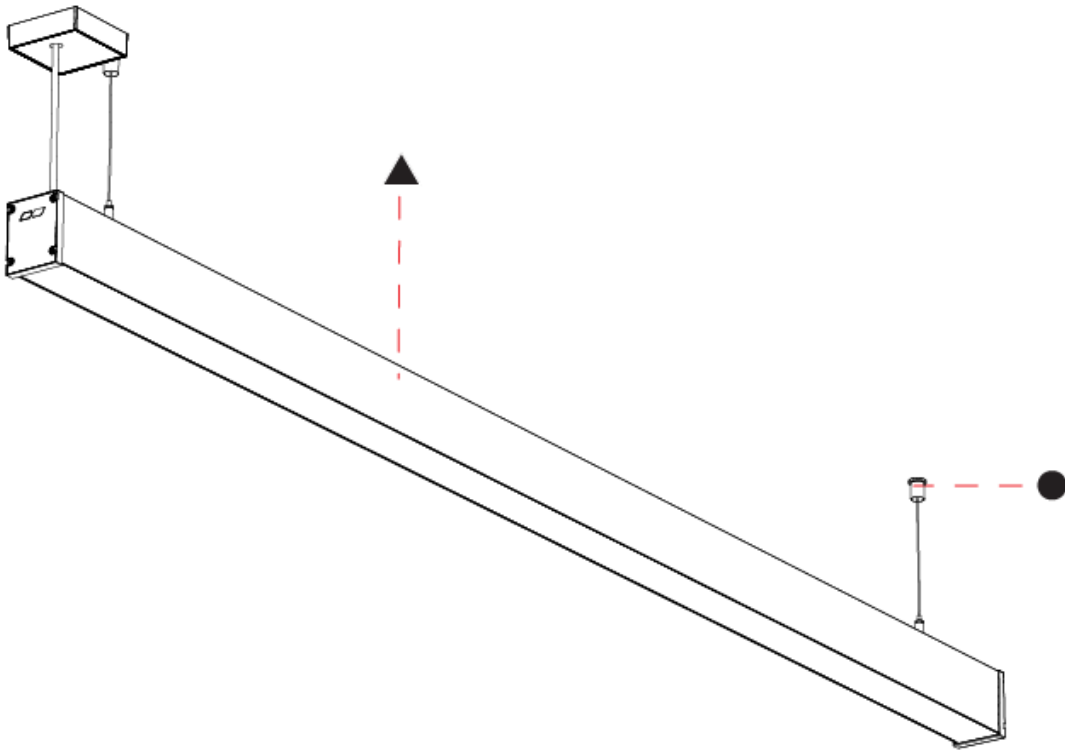

## SLIDER STRAIGHT IP54 SUSPENSION

A300935-

PROJECT \_\_\_\_\_

TYPE \_\_\_\_\_

SPECIFIER \_\_\_\_\_

QUANTITY \_\_\_\_\_

DATE \_\_\_\_\_

A